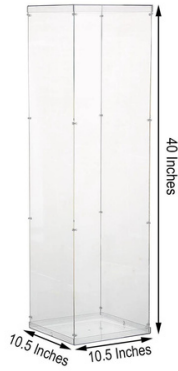

ARCHES/STANDS

Acrylic Floral Pedestal - 40in
$15.00