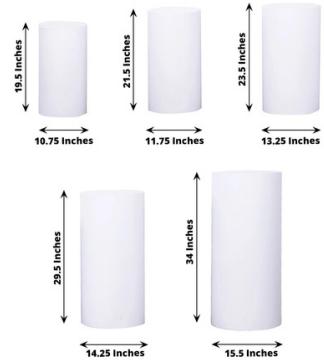

White Cylinder Pedestal Stands
$18.00 ea.