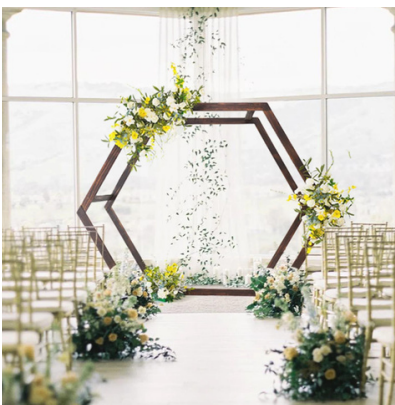

Double Hexagon Wooden Arch
$150.00