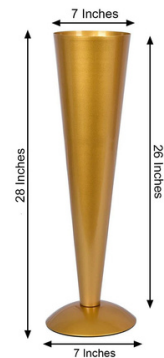

Triangle Gold Stand - 24in  
**\$10.00**

Clear Tall Bubble Vase - 24in  
**\$10.00**

Clear Tall Bubble Vase - 30in  
**\$20.00**

3 cylinder vase set - 6, 7.5, 10in  
**\$6.50 ea. set**

7 head candle vase  
**\$25.00\*\***

5 set gold geometric floral vase  
**\$6.00**

3 crystal candleholder set  
**\$35.00**

38in arched floral vase gold  
**\$35.00 \*\***

24in Gold Acrylic Floral Stand  
**\$18.00**

32in Gold Acrylic Floral Stand  
**\$22.00**

28in Brushed Gold Trumpet Vase  
**\$10.00**

Rose Gold Trumpet Pilsner Vase - 24in  
**\$10.00**

Gold Trumpet Pilsner Vase - 24in  
**\$10.00**

Black Trumpet Pilsner Vase - 24in  
**\$10.00**

Tall Geometric Gold Stands - 32in  
**\$18.00**

Tall Acrylic Four Pole Stand - 32in  
**\$25.00**

Tall Geometric Black Stands - 32in  
**\$18.00**

3 long Gold Candle Sticks - 16, 20, 24in  
**\$20.00**

Acrylic Compote Floral Bowl  
**\$10.00**