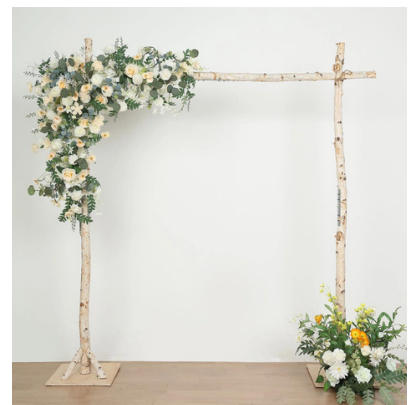

# ARCHES/STANDS

Acrylic Floral Pedestal - 40in  
**\$15.00**

Acrylic Floral Pedestal - 32in  
**\$12.00**

White Cylinder Pedestal Stands  
**\$18.00 ea.**

White Rectangular Pedestal Stands  
**\$18.00 ea.**

7ft Wooden Arbor  
**\$150.00**

7ft Octagon Wooden Arch  
**\$150.00**

Double Hexagon Wooden Arch  
**\$150.00**

Circle Wooden Arch  
**\$150.00**

Birch Arbor Arch  
**\$150.00**

2 piece curved arch

**\$125.00**